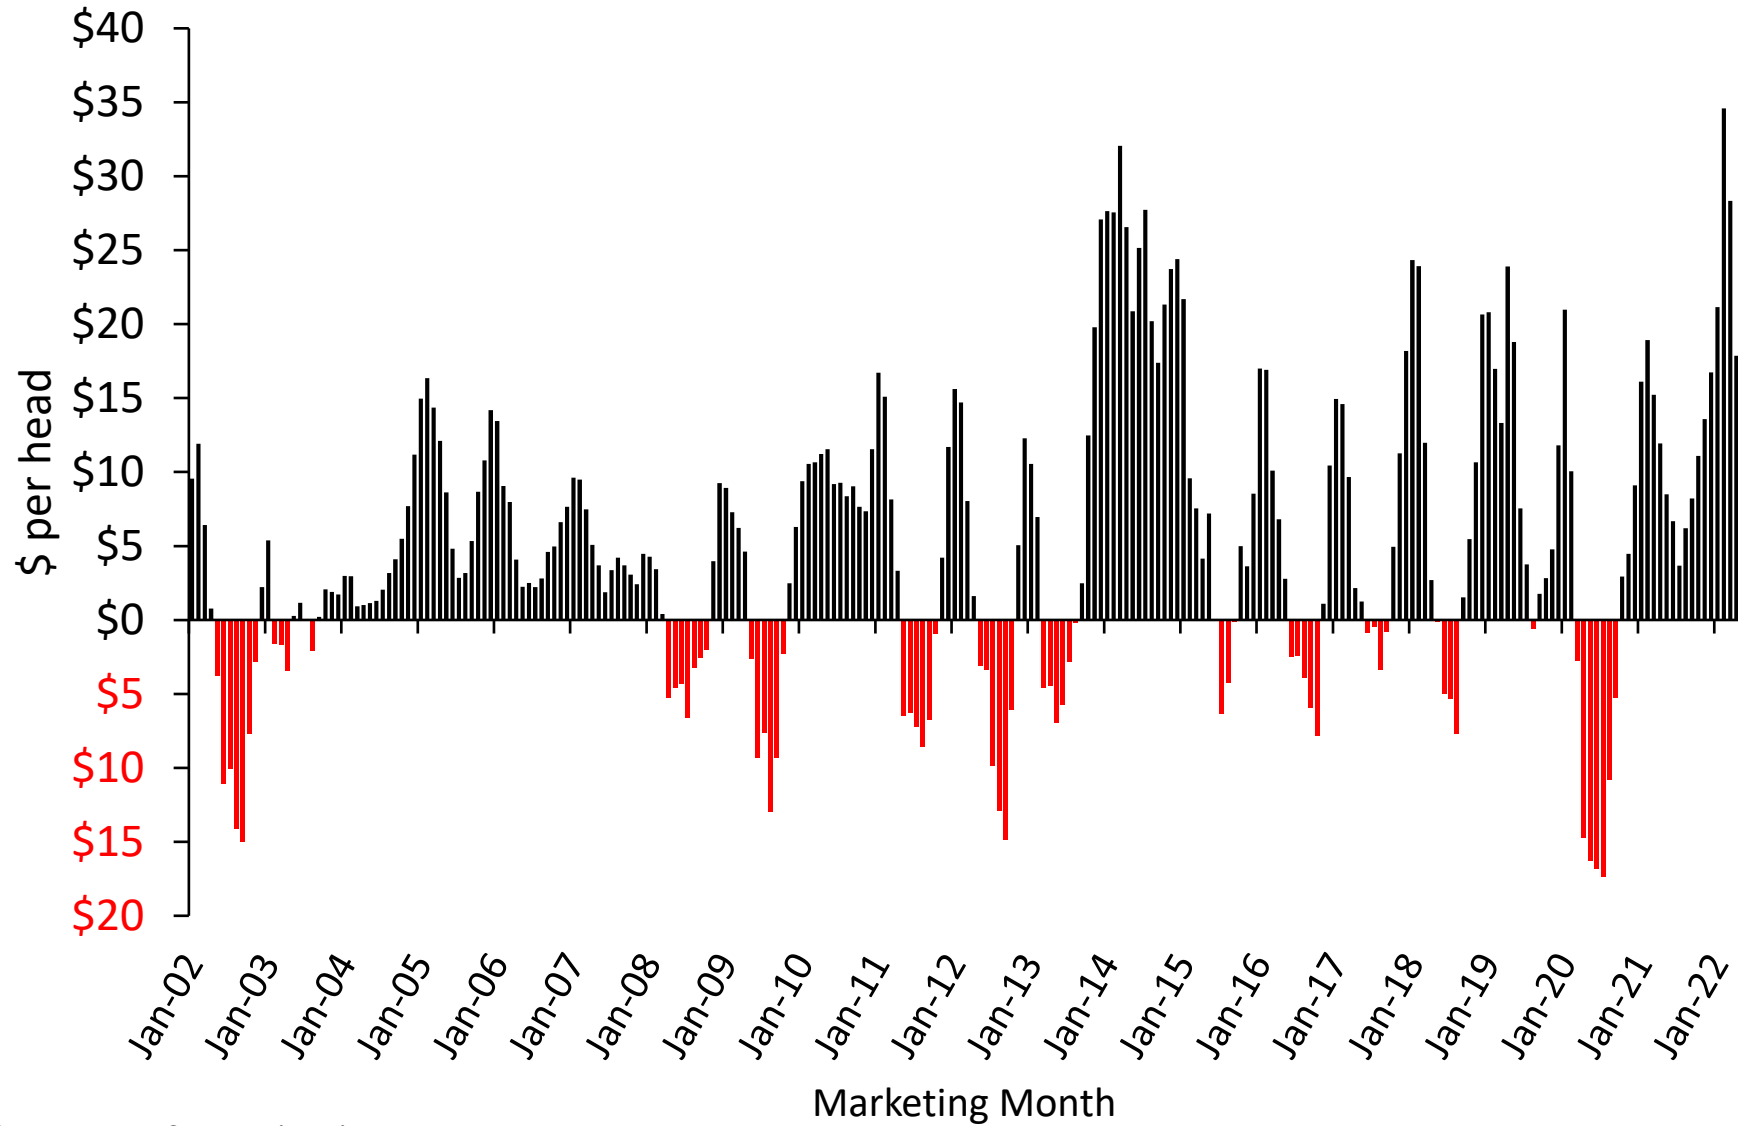

Estimated Returns to Farrow to Wean, Iowa

January-02 through April-22

Source: Iowa State University