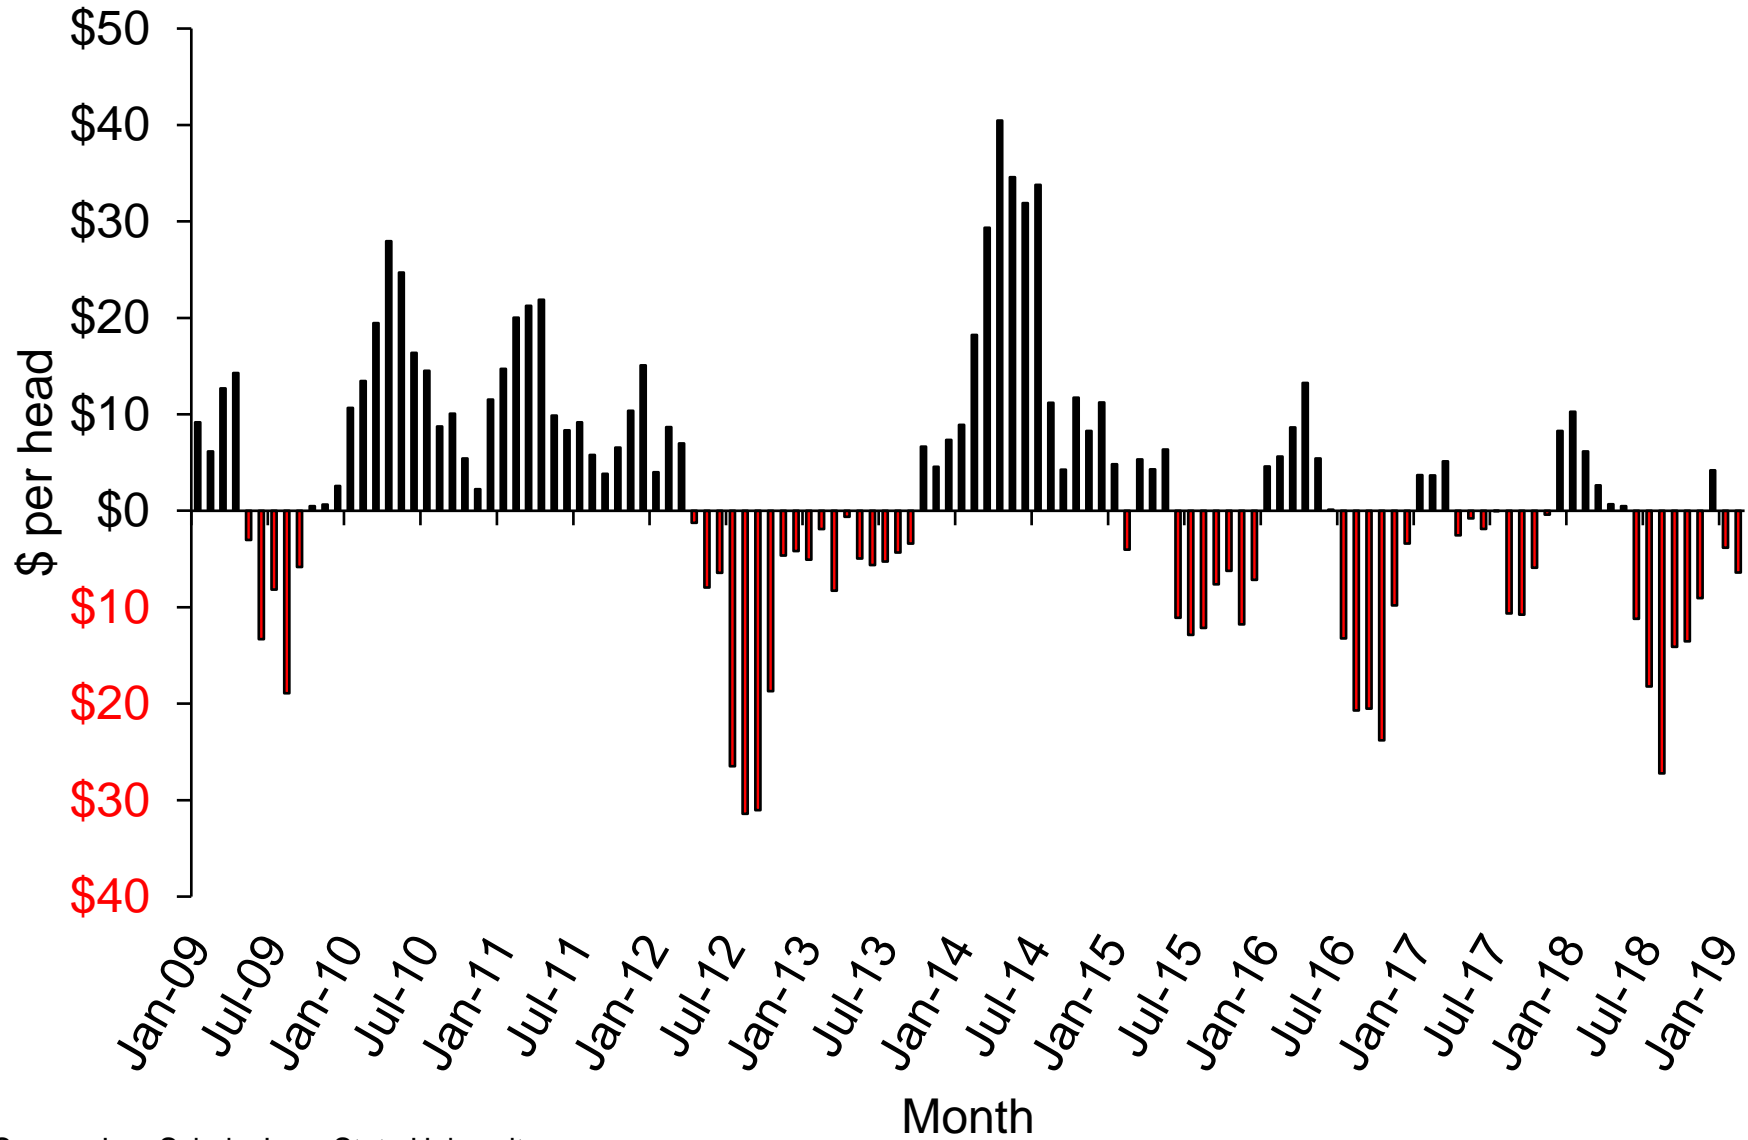

# Estimated Returns to Wean to Feeder, Iowa

January-09 through February-19

Source: Lee Schulz, Iowa State University