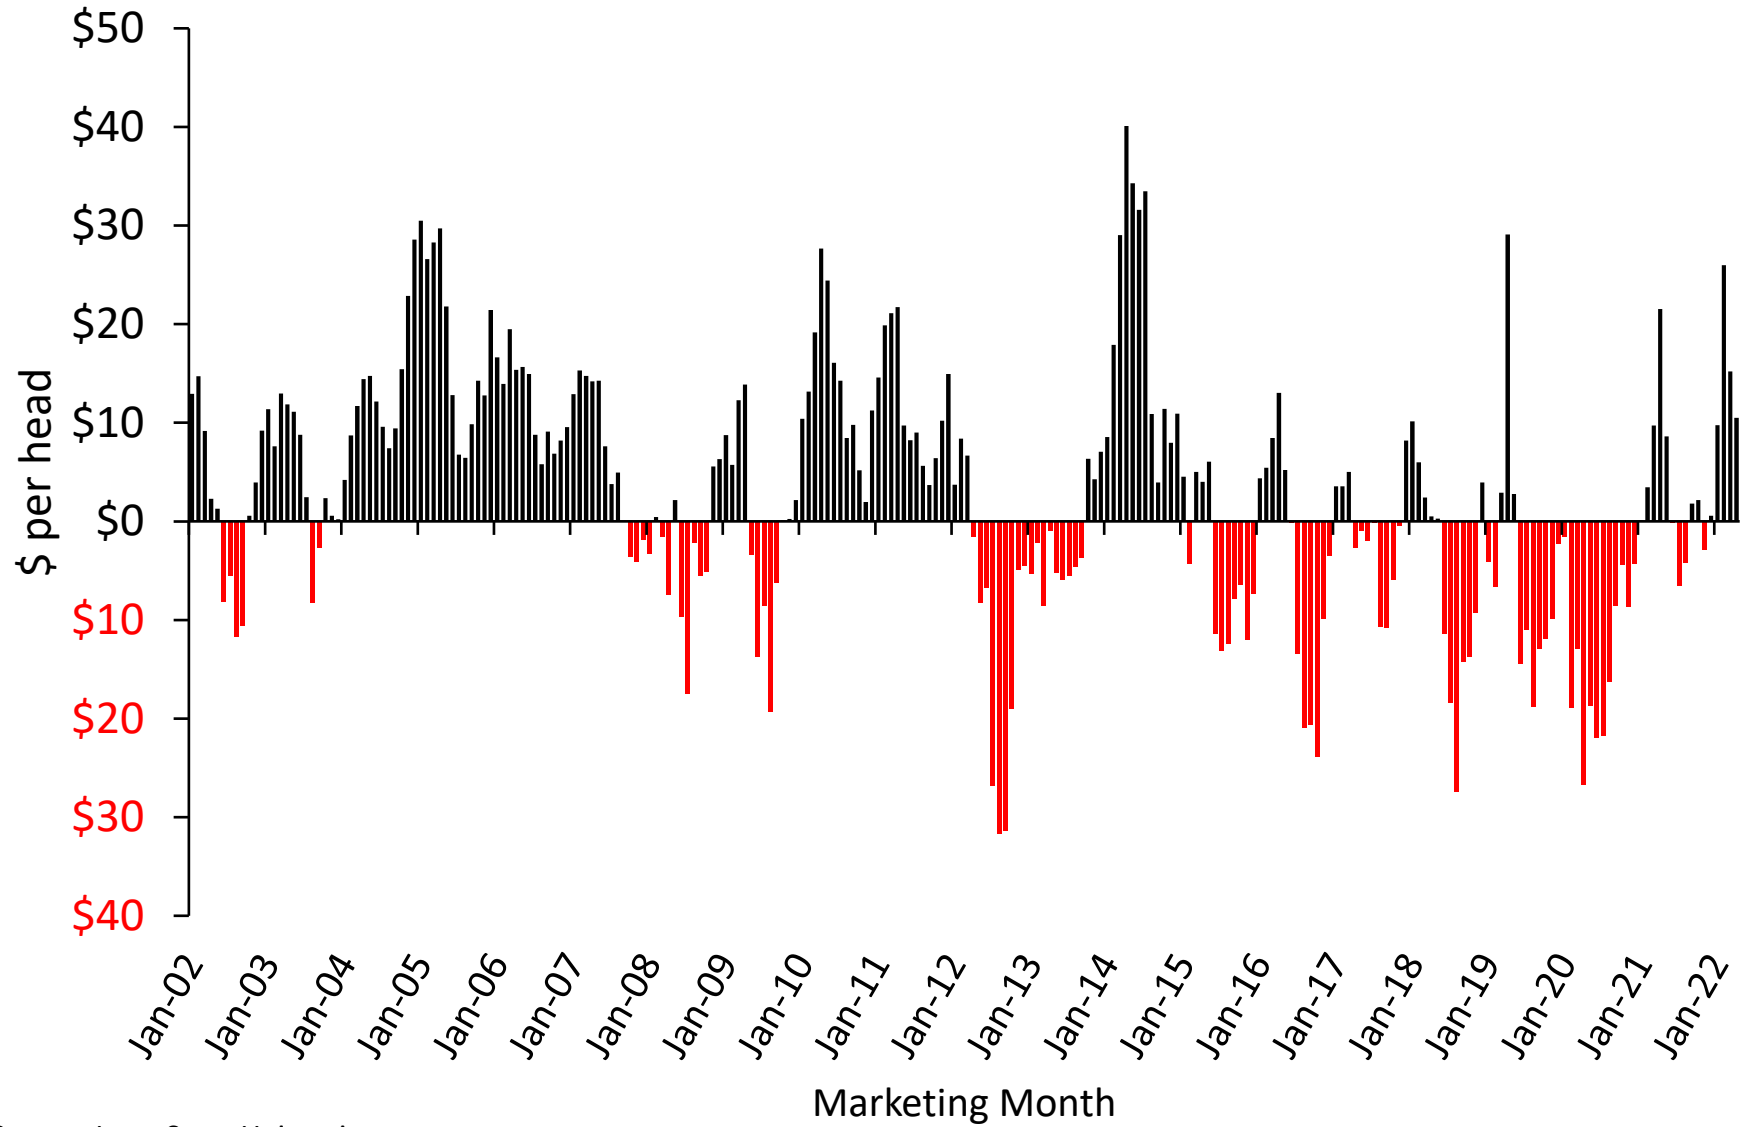

# Estimated Returns to Wean to Feeder, Iowa

January-02 through April-22

Source: Iowa State University