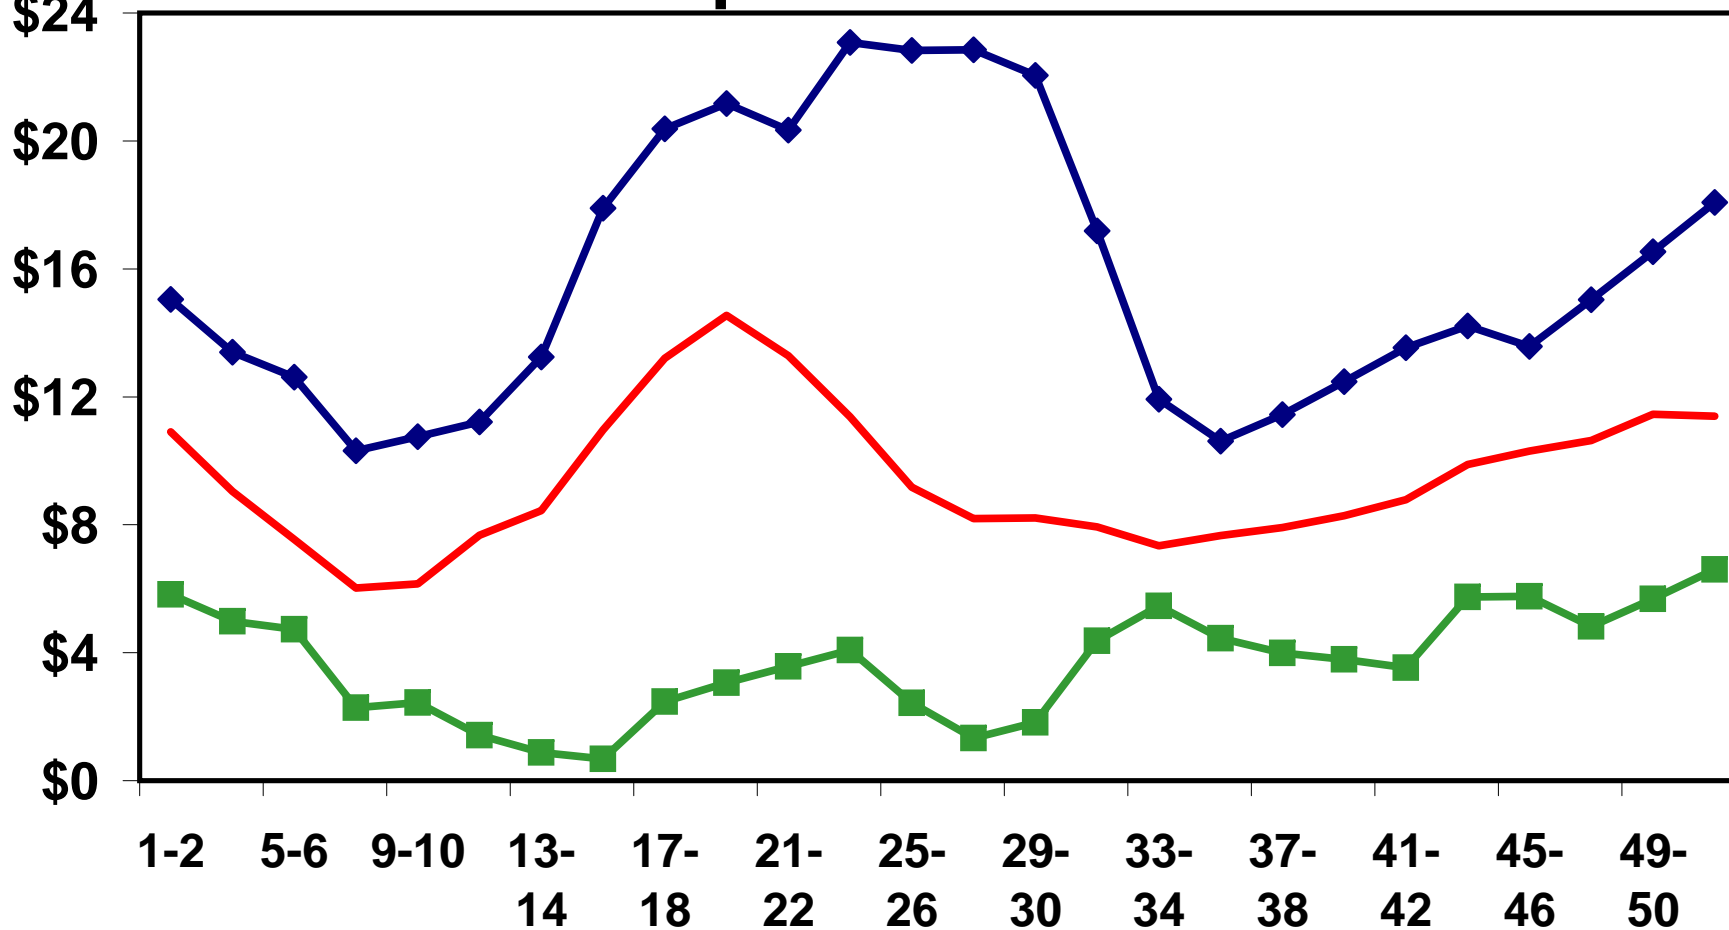

Bi-Weekly Choice-Select Boxed Beef Price Spread 2004-2008

\$/cwt
\$24

■ Five Year Low — Five Year Average ◆ Five Year High