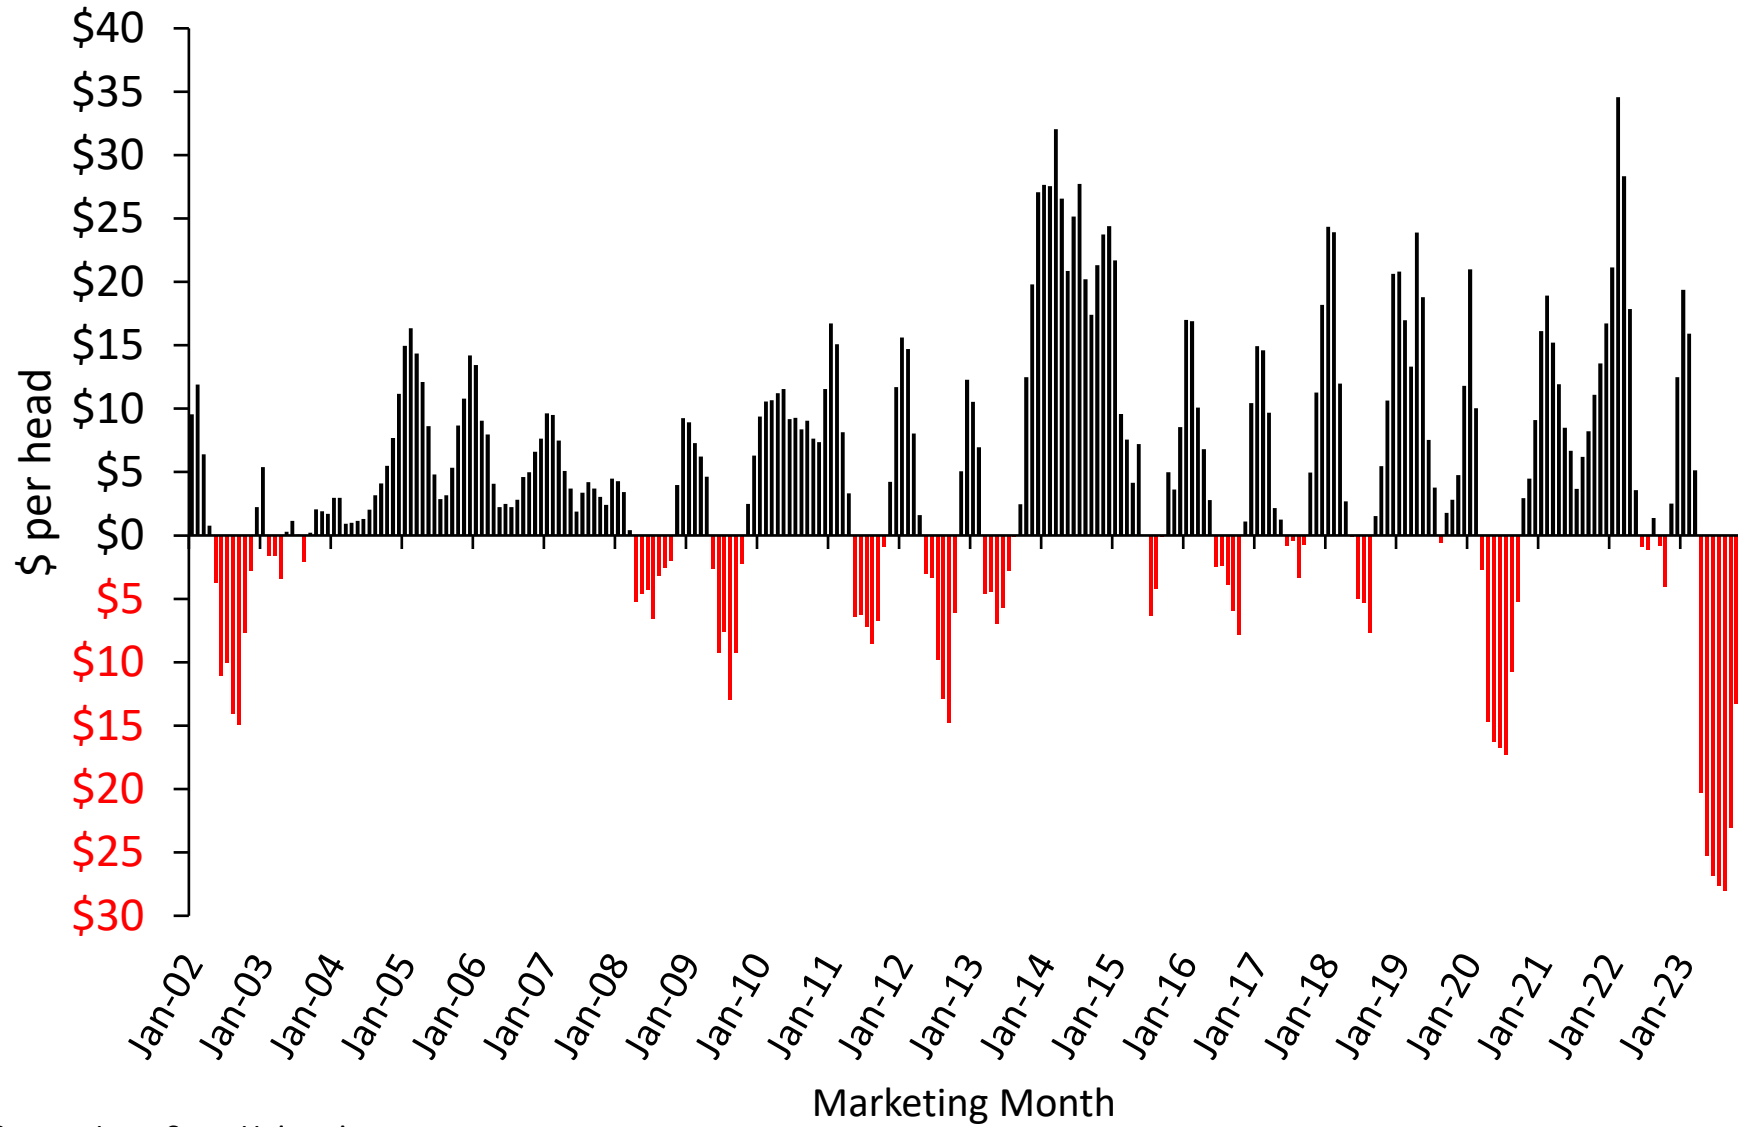

Estimated Returns to Farrow to Wean, Iowa

January-02 through October-23

Source: Iowa State University